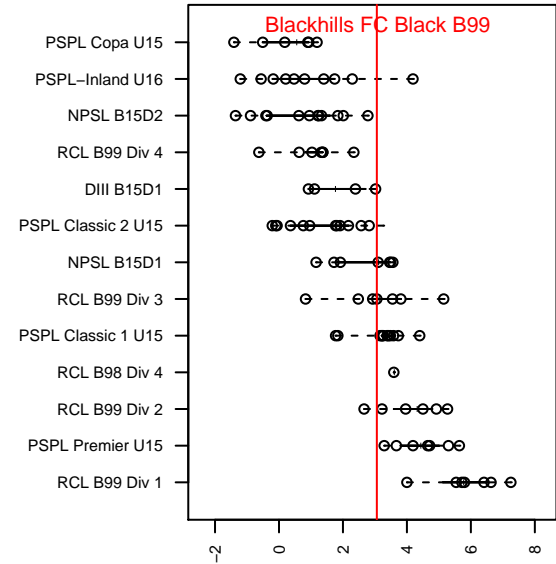

Blackhills FC Black B99

Blackhills FC
 Olympia, WA
 B99 total strength=1396
 attack=14.96 defense=4.17
 fall league = RCL B99 Div 3

alt names used:
 Blackhills FC B 99 Black A
 Blackhills FC B99 Black
 BLACKHILLS FC B 99 BLACK A (WA)
 Blackhills FC B 99 Black A
 Blackhills FC B 00 Black A
 Blackhills FC B 99 Black A

Venues played:
 2013 Challenge Cup B99 Division 1 – Challeng
 2014 Clash At the Border Platinum/Gold U15
 2014 Nike Crossfire Challenge Silver U15
 2014 Mt Hood Challenge U15
 2014 River Jam Samba U14–15
 2014 RCL B99 Div 3
 2014 WYS Presidents Cup B99 Division 1

**attack and defense variance (black dot)
relative to other teams
and top 10 in region**

**attack and defense rating
relative to others at age
and all opponents in last 13 months**

Performance relative to 13 month average