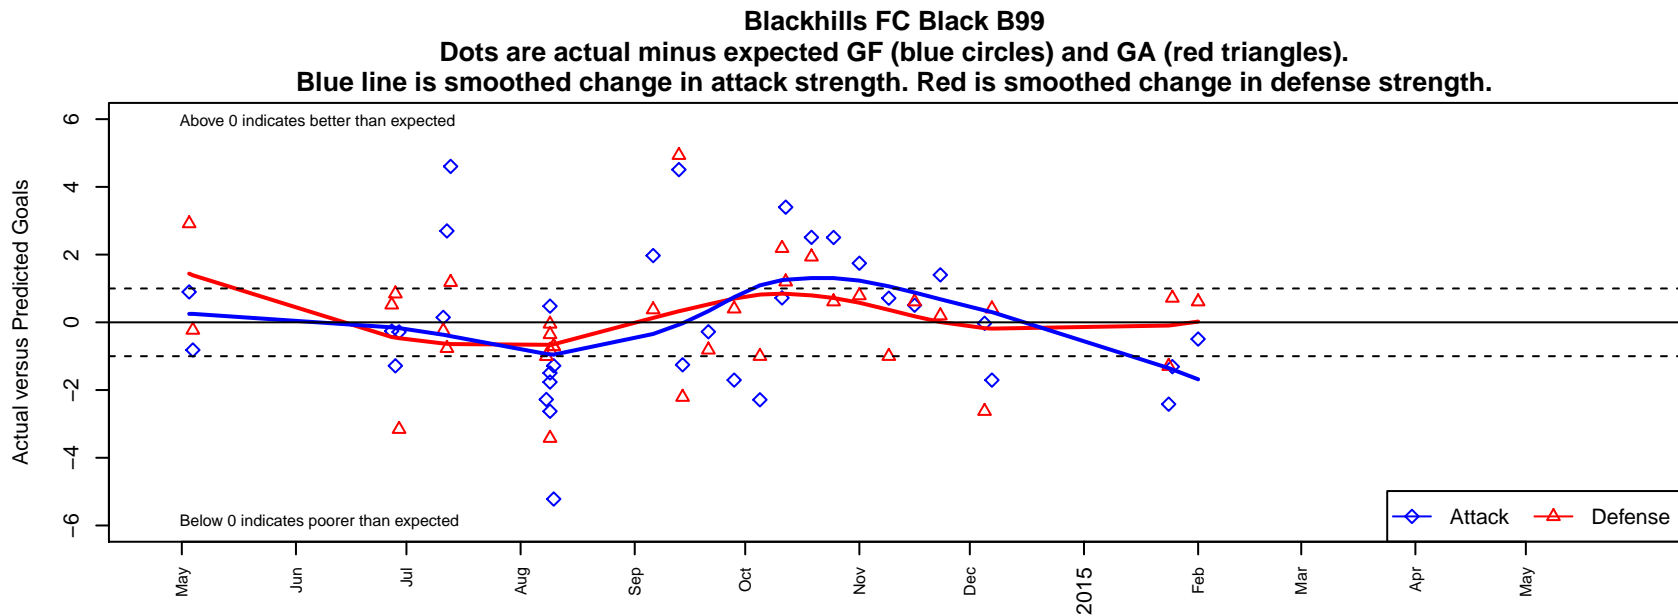

Blackhills FC Black B99

Blackhills FC
 Olympia, WA
 B99 total strength=1396
 attack=14.96 defense=4.17
 fall league = RCL B99 Div 3

alt names used:
 Blackhills FC B 99 Black A
 Blackhills FC B99 Black
 BLACKHILLS FC B 99 BLACK A (WA)
 Blackhills FC B 99 Black A
 Blackhills FC B 00 Black A
 Blackhills FC B 99 Black A

**attack and defense variance (black dot)
relative to other teams
and top 10 in region**

**attack and defense rating
relative to others at age
and all opponents in last 13 months**

Performance relative to 13 month average