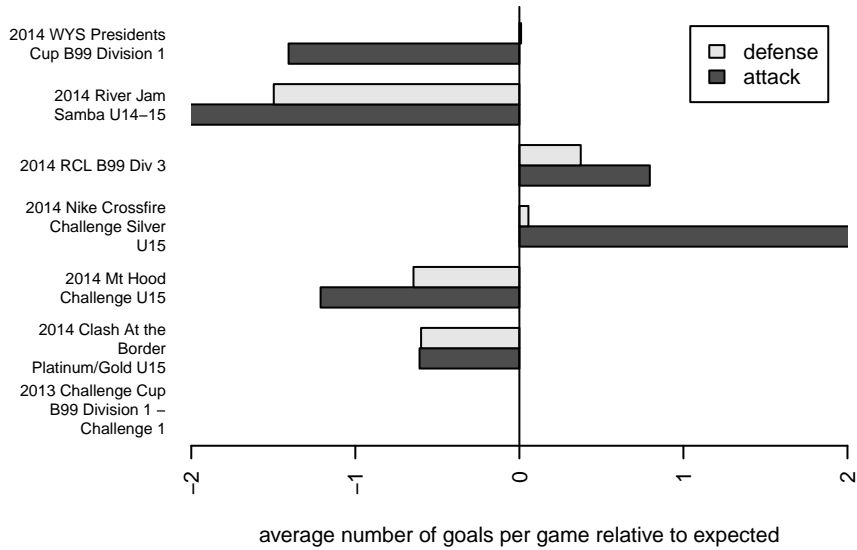

Blackhills FC Black B99

Blackhills FC
 Olympia, WA
 B99 total strength=1396
 attack=14.96 defense=4.17
 fall league = RCL B99 Div 3

alt names used:
 Blackhills FC B 99 Black A
 Blackhills FC B99 Black
 BLACKHILLS FC B 99 BLACK A (WA)
 Blackhills FC B 99 Black A
 Blackhills FC B 00 Black A
 Blackhills FC B 99 Black A

Venues played:
 2013 Challenge Cup B99 Division 1 – Challeng
 2014 Clash At the Border Platinum/Gold U15
 2014 Nike Crossfire Challenge Silver U15
 2014 Mt Hood Challenge U15
 2014 River Jam Samba U14–15
 2014 RCL B99 Div 3
 2014 WYS Presidents Cup B99 Division 1

**attack and defense variance (black dot)
relative to other teams
and top 10 in region**

**attack and defense rating
relative to others at age
and all opponents in last 13 months**

Performance relative to 13 month average